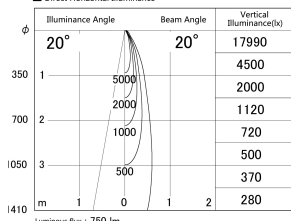

Item no. DD161-0820WW9027

Series Name: AMMA Φ80 series Lens type adjustable Antiglare (DD161-AG)

■ Lighting Distribution Curve (cd/1000 lm)

Installation	Recessed mount
Type	High-efficiency antiglare type adjustable downlight
Fixture wattage	7.5W
Beam angle	20deg
Color Temp.	2700K
CRI	Ra>90
Luminous	751 lm
Body	Die-cast aluminum alloy
Body finish	N/A
Trim finish	White
Reflector finish	White
IP Rate	IP20
Light source	COB module
Input Voltage	AC220~240V
Dimming Type	Non-Dimmable
Certificate	CE,CCC
Cut Hole	80mm