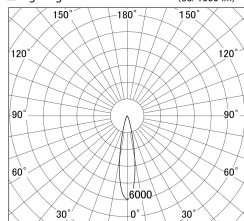

■ Lighting Distribution Curve (cd/1000 lm)