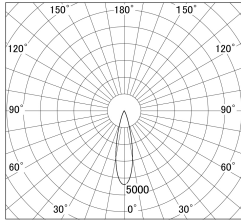

■ Lighting Distribution Curve (cd/1000 lm)