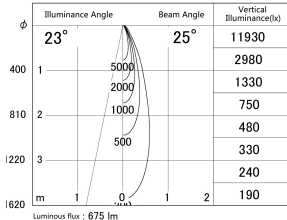

Item no. DD161-0825WW9027

Series Name: AMMA Φ80 series Lens type adjustable Antiglare (DD161-AG)

■ Lighting Distribution Curve (cd/1000 lm)

Installation	Recessed mount
Type	High-efficiency antiglare type adjustable downlight
Fixture wattage	7.5W
Beam angle	25deg
Color Temp.	2700K
CRI	Ra>90
Luminous	677 lm
Body	Die-castaluminumalloy
Body finish	N/A
Trim finish	White
Reflector finish	White
IP Rate	IP20
Light source	COB module
Input Voltage	AC220~240V
Dimming Type	Non-Dimmable
Certificate	CE,CCC
Cut Hole	80mm