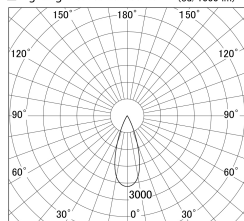

■ Lighting Distribution Curve (cd/1000 lm)