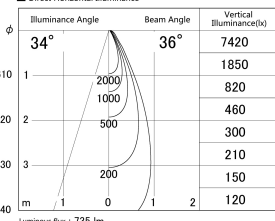

Item no. DD161-0835WW9027

Series Name: AMMA Φ80 series Lens type adjustable Antiglare (DD161-AG)

■ Lighting Distribution Curve (cd/1000 lm)

Installation	Recessed mount
Type	High-efficiency antiglare type adjustable downlight
Fixture wattage	7.5W
Beam angle	36deg
Color Temp.	2700K
CRI	Ra>90
Luminous	733 lm
Body	Die-castaluminumalloy
Body finish	N/A
Trim finish	White
Reflector finish	White
IP Rate	IP20
Light source	COB module
Input Voltage	AC220~240V
Dimming Type	Non-Dimmable
Certificate	CE,CCC
Cut Hole	80mm