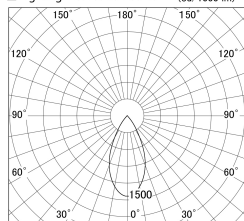

Installation	Recessed mount
Type	High-efficiency antiglare type adjustable downlight
Fixture wattage	7.5W
Beam angle	50deg
Color Temp.	2700K
CRI	Ra>90
Luminous	640 lm
Body	Die-castaluminumalloy
Body finish	N/A
Trim finish	White
Reflector finish	White
IP Rate	IP20
Light source	COB module
Input Voltage	AC220~240V
Dimming Type	Non-Dimmable
Certificate	CE,CCC
Cut Hole	80mm

■ Lighting Distribution Curve (cd/1000 lm)