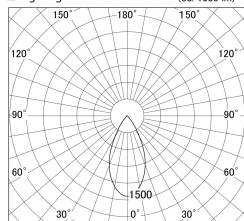

■ Lighting Distribution Curve (cd/1000 lm)