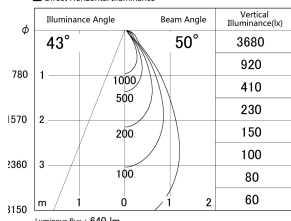

Item no. DD161-0845WW9027

Series Name: AMMA Φ80 series Lens type adjustable Antiglare (DD161-AG)

■ Lighting Distribution Curve (cd/1000 lm)

Installation	Recessed mount
Type	High-efficiency antiglare type adjustable downlight
Fixture wattage	7.5W
Beam angle	50deg
Color Temp.	2700K
CRI	Ra>90
Luminous	640 lm
Body	Die-castaluminumalloy
Body finish	N/A
Trim finish	White
Reflector finish	White
IP Rate	IP20
Light source	COB module
Input Voltage	AC220~240V
Dimming Type	Non-Dimmable
Certificate	CE,CCC
Cut Hole	80mm