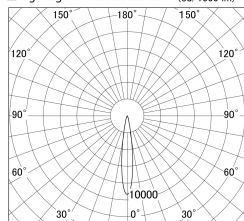

■ Lighting Distribution Curve (cd/1000 lm)