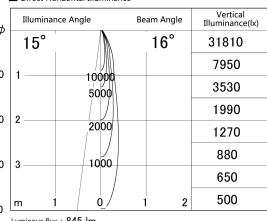

Item no. DD161-1015WW9027

Series Name: AMMA Φ80 series Lens type adjustable Antiglare (DD161-AG)

■ Lighting Distribution Curve (cd/1000 lm)

Installation	Recessed mount
Type	High-efficiency antiglare type adjustable downlight
Fixture wattage	10.5W
Beam angle	16deg
Color Temp.	2700K
CRI	Ra>90
Luminous	847 lm
Body	Die-castaluminumalloy
Body finish	N/A
Trim finish	White
Reflector finish	White
IP Rate	IP20
Light source	COB module
Input Voltage	AC220~240V
Dimming Type	Non-Dimmable
Certificate	CE,CCC
Cut Hole	80mm