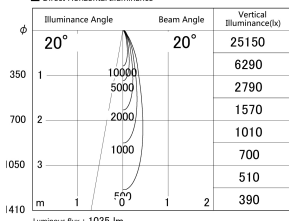

Item no. DD161-1020WW9027

Series Name: AMMA Φ80 series Lens type adjustable Antiglare (DD161-AG)

■ Lighting Distribution Curve (cd/1000 lm)

Installation	Recessed mount
Type	High-efficiency antiglare type adjustable downlight
Fixture wattage	10.5W
Beam angle	20deg
Color Temp.	2700K
CRI	Ra>90
Luminous	1035 lm
Body	Die-castaluminumalloy
Body finish	N/A
Trim finish	White
Reflector finish	White
IP Rate	IP20
Light source	COB module
Input Voltage	AC220~240V
Dimming Type	Non-Dimmable
Certificate	CE,CCC
Cut Hole	80mm