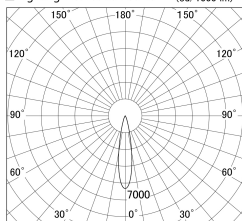

■ Lighting Distribution Curve (cd/1000 lm)