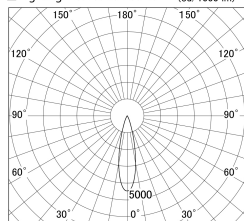

■ Lighting Distribution Curve (cd/1000 lm)