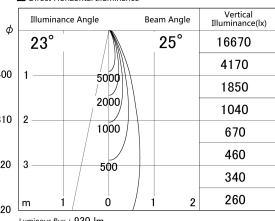

Item no. DD161-1025WW9027

Series Name: AMMA Φ80 series Lens type adjustable Antiglare (DD161-AG)

■ Lighting Distribution Curve (cd/1000 lm)

Installation	Recessed mount
Type	High-efficiency antiglare type adjustable downlight
Fixture wattage	10.5W
Beam angle	25deg
Color Temp.	2700K
CRI	Ra>90
Luminous	928 lm
Body	Die-castaluminumalloy
Body finish	N/A
Trim finish	White
Reflector finish	White
IP Rate	IP20
Light source	COB module
Input Voltage	AC220~240V
Dimming Type	Non-Dimmable
Certificate	CE,CCC
Cut Hole	80mm