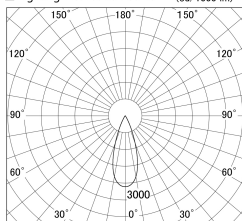

■ Lighting Distribution Curve (cd/1000 lm)