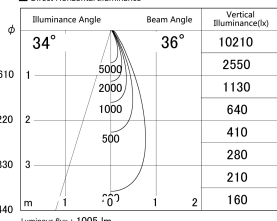

Item no. DD161-1035WW9027

Series Name: AMMA Φ80 series Lens type adjustable Antiglare (DD161-AG)

■ Lighting Distribution Curve (cd/1000 lm)

Installation	Recessed mount
Type	High-efficiency antiglare type adjustable downlight
Fixture wattage	10.5W
Beam angle	36deg
Color Temp.	2700K
CRI	Ra>90
Luminous	1005 lm
Body	Die-cast aluminum alloy
Body finish	N/A
Trim finish	White
Reflector finish	White
IP Rate	IP20
Light source	COB module
Input Voltage	AC220~240V
Dimming Type	Non-Dimmable
Certificate	CE,CCC
Cut Hole	80mm