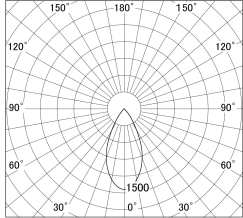

■ Lighting Distribution Curve (cd/1000 lm)