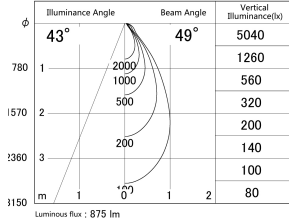

Item no. DD161-1045WW9027

Series Name: AMMA Φ80 series Lens type adjustable Antiglare (DD161-AG)

■ Lighting Distribution Curve (cd/1000 lm)

Installation	Recessed mount
Type	High-efficiency antiglare type adjustable downlight
Fixture wattage	10.5W
Beam angle	49deg
Color Temp.	2700K
CRI	Ra>90
Luminous	874 lm
Body	Die-cast aluminum alloy
Body finish	N/A
Trim finish	White
Reflector finish	White
IP Rate	IP20
Light source	COB module
Input Voltage	AC220~240V
Dimming Type	Non-Dimmable
Certificate	CE,CCC
Cut Hole	80mm