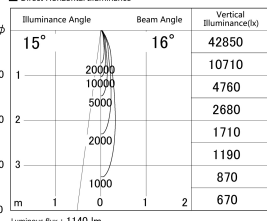

Item no. DD161-1515WW9027

Series Name: AMMA Φ80 series Lens type adjustable Antiglare (DD161-AG)

■ Lighting Distribution Curve (cd/1000 lm)

Installation	Recessed mount
Type	High-efficiency antiglare type adjustable downlight
Fixture wattage	14W
Beam angle	16deg
Color Temp.	2700K
CRI	Ra>90
Luminous	1141 lm
Body	Die-castaluminumalloy
Body finish	N/A
Trim finish	White
Reflector finish	White
IP Rate	IP20
Light source	COB module
Input Voltage	AC220~240V
Dimming Type	Non-Dimmable
Certificate	CE,CCC
Cut Hole	80mm