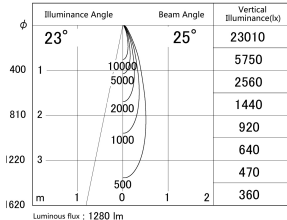

Item no. DD161-1525WW9027

Series Name: AMMA Φ80 series Lens type adjustable Antiglare (DD161-AG)

■ Lighting Distribution Curve (cd/1000 lm)

Installation	Recessed mount
Type	High-efficiency antiglare type adjustable downlight
Fixture wattage	14W
Beam angle	25deg
Color Temp.	2700K
CRI	Ra>90
Luminous	1281 lm
Body	Die-castaluminumalloy
Body finish	N/A
Trim finish	White
Reflector finish	White
IP Rate	IP20
Light source	COB module
Input Voltage	AC220~240V
Dimming Type	Non-Dimmable
Certificate	CE,CCC
Cut Hole	80mm