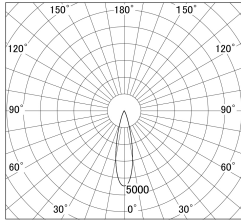

■ Lighting Distribution Curve (cd/1000 lm)