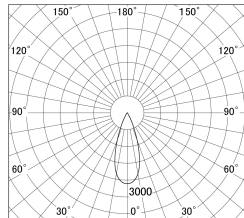

■ Lighting Distribution Curve (cd/1000 lm)