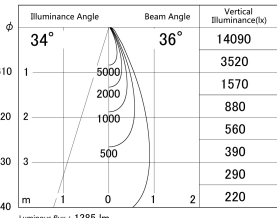

Item no. DD161-1535WW9027

Series Name: AMMA Φ80 series Lens type adjustable Antiglare (DD161-AG)

■ Lighting Distribution Curve (cd/1000 lm)

Installation	Recessed mount
Type	High-efficiency antiglare type adjustable downlight
Fixture wattage	14W
Beam angle	36deg
Color Temp.	2700K
CRI	Ra>90
Luminous	1387 lm
Body	Die-castaluminumalloy
Body finish	N/A
Trim finish	White
Reflector finish	White
IP Rate	IP20
Light source	COB module
Input Voltage	AC220~240V
Dimming Type	Non-Dimmable
Certificate	CE,CCC
Cut Hole	80mm