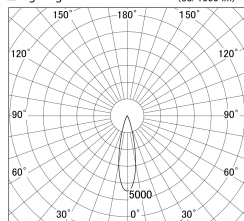

■ Lighting Distribution Curve (cd/1000 lm)