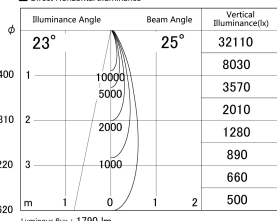

Item no. DD161-2025WW9027

Series Name: AMMA Φ80 series Lens type adjustable Antiglare (DD161-AG)

■ Lighting Distribution Curve (cd/1000 lm)

Installation	Recessed mount
Type	High-efficiency antiglare type adjustable downlight
Fixture wattage	21W
Beam angle	25deg
Color Temp.	2700K
CRI	Ra>90
Luminous	1788 lm
Body	Die-castaluminumalloy
Body finish	N/A
Trim finish	White
Reflector finish	White
IP Rate	IP20
Light source	COB module
Input Voltage	AC220~240V
Dimming Type	Non-Dimmable
Certificate	CE,CCC
Cut Hole	80mm