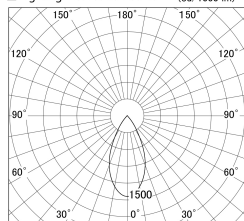

■ Lighting Distribution Curve (cd/1000 lm)