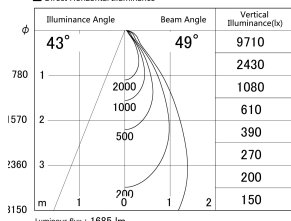

Item no. DD161-2045WW9027

Series Name: AMMA Φ80 series Lens type adjustable Antiglare (DD161-AG)

■ Lighting Distribution Curve (cd/1000 lm)

Installation	Recessed mount
Type	High-efficiency antiglare type adjustable downlight
Fixture wattage	21W
Beam angle	49deg
Color Temp.	2700K
CRI	Ra>90
Luminous	1683 lm
Body	Die-castaluminumalloy
Body finish	N/A
Trim finish	White
Reflector finish	White
IP Rate	IP20
Light source	COB module
Input Voltage	AC220~240V
Dimming Type	Non-Dimmable
Certificate	CE,CCC
Cut Hole	80mm