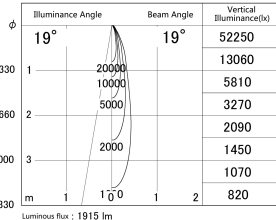

Item no. DD161-2520WW9027

Series Name: AMMA Φ80 series Lens type adjustable Antiglare (DD161-AG)

■ Lighting Distribution Curve (cd/1000 lm)

Installation	Recessed mount
Type	High-efficiency antiglare type adjustable downlight
Fixture wattage	24W
Beam angle	19deg
Color Temp.	2700K
CRI	Ra>90
Luminous	1913 lm
Body	Die-castaluminumalloy
Body finish	N/A
Trim finish	White
Reflector finish	White
IP Rate	IP20
Light source	COB module
Input Voltage	AC220~240V
Dimming Type	Non-Dimmable
Certificate	CE,CCC
Cut Hole	80mm