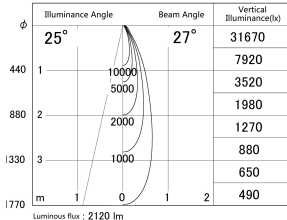

Item no. DD161-2525WW9027

Series Name: AMMA Φ80 series Lens type adjustable Antiglare (DD161-AG)

■ Lighting Distribution Curve (cd/1000 lm)

Installation	Recessed mount
Type	High-efficiency antiglare type adjustable downlight
Fixture wattage	24W
Beam angle	27deg
Color Temp.	2700K
CRI	Ra>90
Luminous	2120 lm
Body	Die-castaluminumalloy
Body finish	N/A
Trim finish	White
Reflector finish	White
IP Rate	IP20
Light source	COB module
Input Voltage	AC220~240V
Dimming Type	Non-Dimmable
Certificate	CE,CCC
Cut Hole	80mm