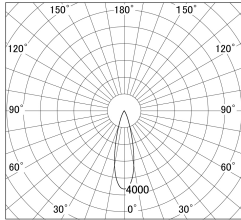

■ Lighting Distribution Curve (cd/1000 lm)