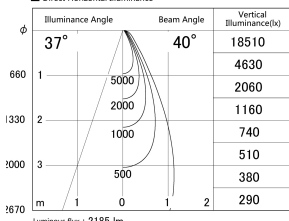

Item no. DD161-2540WW9027

Series Name: AMMA Φ80 series Lens type adjustable Antiglare (DD161-AG)

■ Lighting Distribution Curve (cd/1000 lm)

Installation	Recessed mount
Type	High-efficiency antiglare type adjustable downlight
Fixture wattage	24W
Beam angle	40deg
Color Temp.	2700K
CRI	Ra>90
Luminous	2184 lm
Body	Die-castaluminumalloy
Body finish	N/A
Trim finish	White
Reflector finish	White
IP Rate	IP20
Light source	COB module
Input Voltage	AC220~240V
Dimming Type	Non-Dimmable
Certificate	CE,CCC
Cut Hole	80mm