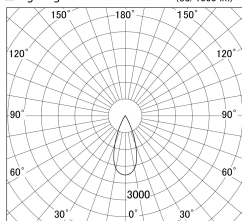

■ Lighting Distribution Curve (cd/1000 lm)