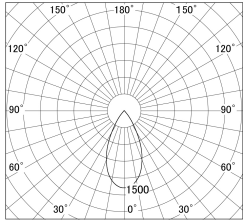

■ Lighting Distribution Curve (cd/1000 lm)