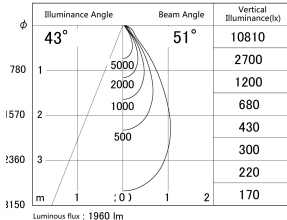

Item no. DD161-2545WW9027

Series Name: AMMA Φ80 series Lens type adjustable Antiglare (DD161-AG)

■ Lighting Distribution Curve (cd/1000 lm)

Installation	Recessed mount
Type	High-efficiency antiglare type adjustable downlight
Fixture wattage	24W
Beam angle	51deg
Color Temp.	2700K
CRI	Ra>90
Luminous	1958 lm
Body	Die-castaluminumalloy
Body finish	N/A
Trim finish	White
Reflector finish	White
IP Rate	IP20
Light source	COB module
Input Voltage	AC220~240V
Dimming Type	Non-Dimmable
Certificate	CE,CCC
Cut Hole	80mm