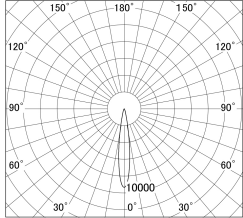

■ Lighting Distribution Curve (cd/1000 lm)