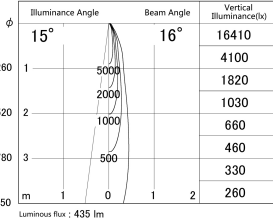

Item no. DD161-0515WW9030

Series Name: AMMA Φ80 series Lens type adjustable Antiglare (DD161-AG)

■ Lighting Distribution Curve (cd/1000 lm)

Installation	Recessed mount
Type	High-efficiency antiglare type adjustable downlight
Fixture wattage	5W
Beam angle	16deg
Color Temp.	3000K
CRI	Ra>90
Luminous	437.11392405063 lm
Body	Die-castaluminumalloy
Body finish	N/A
Trim finish	White
Reflector finish	White
IP Rate	IP20
Light source	COB module
Input Voltage	AC220~240V
Dimming Type	Non-Dimmable
Certificate	CE,CCC
Cut Hole	80mm