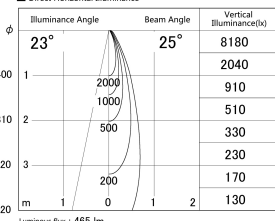

Item no. DD161-0525WW9030

Series Name: AMMA Φ 80 series Lens type adjustable Antiglare (DD161-AG)

■ Lighting Distribution Curve (cd/1000 lm)

Installation	Recessed mount
Type	High-efficiency antiglare type adjustable downlight
Fixture wattage	5W
Beam angle	25deg
Color Temp.	3000K
CRI	Ra>90
Luminous	463.79227557411 lm
Body	Die-castaluminumalloy
Body finish	N/A
Trim finish	White
Reflector finish	White
IP Rate	IP20
Light source	COB module
Input Voltage	AC220~240V
Dimming Type	Non-Dimmable
Certificate	CE,CCC
Cut Hole	80mm