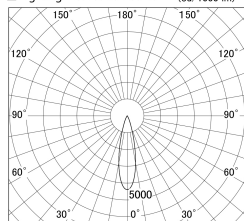

■ Lighting Distribution Curve (cd/1000 lm)