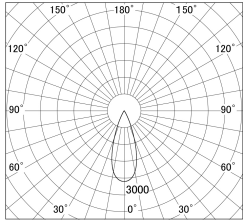

■ Lighting Distribution Curve (cd/1000 lm)