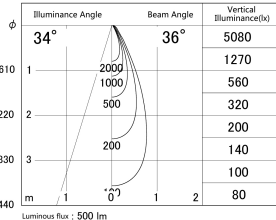

Item no. DD161-0535WW9030

Series Name: AMMA Φ 80 series Lens type adjustable Antiglare (DD161-AG)

■ Lighting Distribution Curve (cd/1000 lm)

Installation	Recessed mount
Type	High-efficiency antiglare type adjustable downlight
Fixture wattage	5W
Beam angle	36deg
Color Temp.	3000K
CRI	Ra>90
Luminous	502.05010438413 lm
Body	Die-castaluminumalloy
Body finish	N/A
Trim finish	White
Reflector finish	White
IP Rate	IP20
Light source	COB module
Input Voltage	AC220~240V
Dimming Type	Non-Dimmable
Certificate	CE,CCC
Cut Hole	80mm