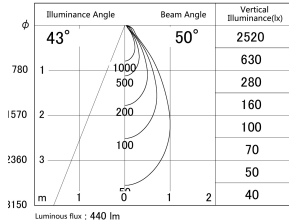

Item no. DD161-0545WW9030

Series Name: AMMA Φ80 series Lens type adjustable Antiglare (DD161-AG)

■ Lighting Distribution Curve (cd/1000 lm)

Installation	Recessed mount
Type	High-efficiency antiglare type adjustable downlight
Fixture wattage	5W
Beam angle	50deg
Color Temp.	3000K
CRI	Ra>90
Luminous	438.28705636743 lm
Body	Die-castaluminumalloy
Body finish	N/A
Trim finish	White
Reflector finish	White
IP Rate	IP20
Light source	COB module
Input Voltage	AC220~240V
Dimming Type	Non-Dimmable
Certificate	CE,CCC
Cut Hole	80mm