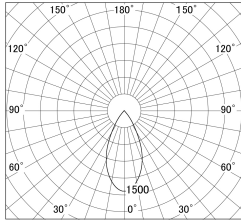

■ Lighting Distribution Curve (cd/1000 lm)