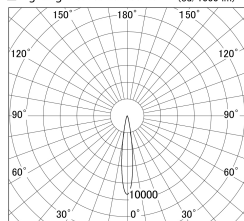

■ Lighting Distribution Curve (cd/1000 lm)