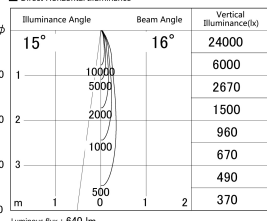

Item no. DD161-0815WW9030

Series Name: AMMA Φ80 series Lens type adjustable Antiglare (DD161-AG)

■ Lighting Distribution Curve (cd/1000 lm)

Installation	Recessed mount
Type	High-efficiency antiglare type adjustable downlight
Fixture wattage	7.5W
Beam angle	16deg
Color Temp.	3000K
CRI	Ra>90
Luminous	639.29957805907 lm
Body	Die-castaluminumalloy
Body finish	N/A
Trim finish	White
Reflector finish	White
IP Rate	IP20
Light source	COB module
Input Voltage	AC220~240V
Dimming Type	Non-Dimmable
Certificate	CE,CCC
Cut Hole	80mm