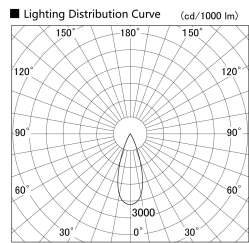

Item no. DD161-0835WW9030

Series Name: AMMA Φ80 series Lens type adjustable Antiglare (DD161-AG)

Installation	Recessed mount
Type	High-efficiency antiglare type adjustable downlight
Fixture wattage	7.5W
Beam angle	36deg
Color Temp.	3000K
CRI	Ra>90
Luminous	748 lm
Body	Die-cast aluminum alloy
Body finish	N/A
Trim finish	White
Reflector finish	White
IP Rate	IP20
Light source	COB module
Input Voltage	AC220~240V
Dimming Type	Non-Dimmable
Certificate	CE,CCC
Cut Hole	80mm