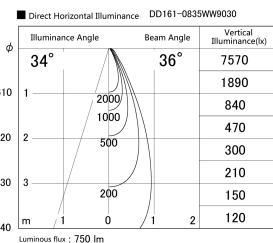

Item no. DD161-0835WW9030

Series Name: AMMA Φ80 series Lens type adjustable Antiglare (DD161-AG)

Installation	Recessed mount
Type	High-efficiency antiglare type adjustable downlight
Fixture wattage	7.5W
Beam angle	36deg
Color Temp.	3000K
CRI	Ra>90
Luminous	748 lm
Body	Die-cast aluminum alloy
Body finish	N/A
Trim finish	White
Reflector finish	White
IP Rate	IP20
Light source	COB module
Input Voltage	AC220~240V
Dimming Type	Non-Dimmable
Certificate	CE,CCC
Cut Hole	80mm