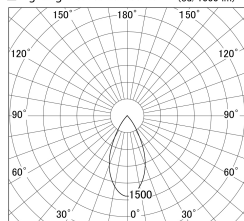

■ Lighting Distribution Curve (cd/1000 lm)