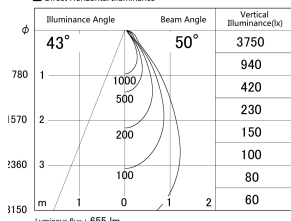

Item no. DD161-0845WW9030

Series Name: AMMA Φ80 series Lens type adjustable Antiglare (DD161-AG)

■ Lighting Distribution Curve (cd/1000 lm)

Installation	Recessed mount
Type	High-efficiency antiglare type adjustable downlight
Fixture wattage	7.5W
Beam angle	50deg
Color Temp.	3000K
CRI	Ra>90
Luminous	653 lm
Body	Die-castaluminumalloy
Body finish	N/A
Trim finish	White
Reflector finish	White
IP Rate	IP20
Light source	COB module
Input Voltage	AC220~240V
Dimming Type	Non-Dimmable
Certificate	CE,CCC
Cut Hole	80mm