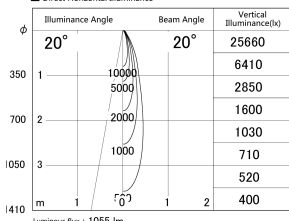

Item no. DD161-1020WW9030

Series Name: AMMA Φ80 series Lens type adjustable Antiglare (DD161-AG)

■ Lighting Distribution Curve (cd/1000 lm)

Installation	Recessed mount
Type	High-efficiency antiglare type adjustable downlight
Fixture wattage	10.5W
Beam angle	20deg
Color Temp.	3000K
CRI	Ra>90
Luminous	1056.0023085802 lm
Body	Die-cast aluminum alloy
Body finish	N/A
Trim finish	White
Reflector finish	White
IP Rate	IP20
Light source	COB module
Input Voltage	AC220~240V
Dimming Type	Non-Dimmable
Certificate	CE,CCC
Cut Hole	80mm