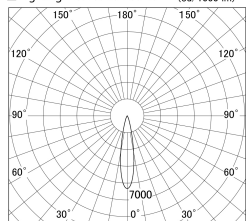

■ Lighting Distribution Curve (cd/1000 lm)