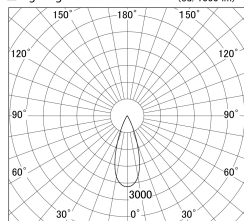

■ Lighting Distribution Curve (cd/1000 lm)