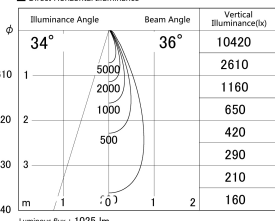

Item no. DD161-1035WW9030

Series Name: AMMA Φ80 series Lens type adjustable Antiglare (DD161-AG)

■ Lighting Distribution Curve (cd/1000 lm)

Installation	Recessed mount
Type	High-efficiency antiglare type adjustable downlight
Fixture wattage	10.5W
Beam angle	36deg
Color Temp.	3000K
CRI	Ra>90
Luminous	1025.875336668 lm
Body	Die-castaluminumalloy
Body finish	N/A
Trim finish	White
Reflector finish	White
IP Rate	IP20
Light source	COB module
Input Voltage	AC220~240V
Dimming Type	Non-Dimmable
Certificate	CE,CCC
Cut Hole	80mm