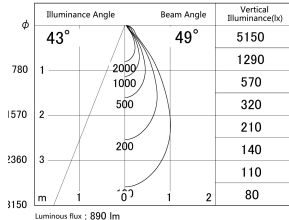

Item no. DD161-1045WW9030

Series Name: AMMA Φ80 series Lens type adjustable Antiglare (DD161-AG)

■ Lighting Distribution Curve (cd/1000 lm)

Installation	Recessed mount
Type	High-efficiency antiglare type adjustable downlight
Fixture wattage	10.5W
Beam angle	49deg
Color Temp.	3000K
CRI	Ra>90
Luminous	891.86225471335 lm
Body	Die-castaluminumalloy
Body finish	N/A
Trim finish	White
Reflector finish	White
IP Rate	IP20
Light source	COB module
Input Voltage	AC220~240V
Dimming Type	Non-Dimmable
Certificate	CE,CCC
Cut Hole	80mm