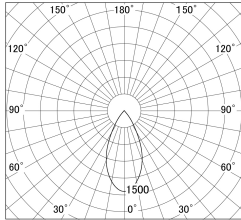

■ Lighting Distribution Curve (cd/1000 lm)