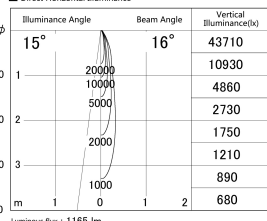

Item no. DD161-1515WW9030

Series Name: AMMA Φ80 series Lens type adjustable Antiglare (DD161-AG)

■ Lighting Distribution Curve (cd/1000 lm)

Installation	Recessed mount
Type	High-efficiency antiglare type adjustable downlight
Fixture wattage	14W
Beam angle	16deg
Color Temp.	3000K
CRI	Ra>90
Luminous	1164 lm
Body	Die-castaluminumalloy
Body finish	N/A
Trim finish	White
Reflector finish	White
IP Rate	IP20
Light source	COB module
Input Voltage	AC220~240V
Dimming Type	Non-Dimmable
Certificate	CE,CCC
Cut Hole	80mm