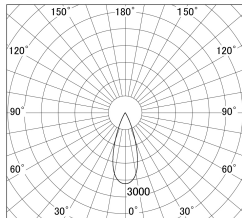

■ Lighting Distribution Curve (cd/1000 lm)