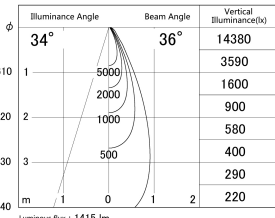

Item no. DD161-1535WW9030

Series Name: AMMA Φ80 series Lens type adjustable Antiglare (DD161-AG)

■ Lighting Distribution Curve (cd/1000 lm)

Installation	Recessed mount
Type	High-efficiency antiglare type adjustable downlight
Fixture wattage	14W
Beam angle	36deg
Color Temp.	3000K
CRI	Ra>90
Luminous	1414.948056945 lm
Body	Die-castaluminumalloy
Body finish	N/A
Trim finish	White
Reflector finish	White
IP Rate	IP20
Light source	COB module
Input Voltage	AC220~240V
Dimming Type	Non-Dimmable
Certificate	CE,CCC
Cut Hole	80mm