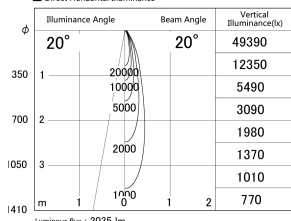

Item no. DD161-2020WW9030

Series Name: AMMA Φ80 series Lens type adjustable Antiglare (DD161-AG)

■ Lighting Distribution Curve (cd/1000 lm)

Installation	Recessed mount
Type	High-efficiency antiglare type adjustable downlight
Fixture wattage	21W
Beam angle	20deg
Color Temp.	3000K
CRI	Ra>90
Luminous	2033 lm
Body	Die-castaluminumalloy
Body finish	N/A
Trim finish	White
Reflector finish	White
IP Rate	IP20
Light source	COB module
Input Voltage	AC220~240V
Dimming Type	Non-Dimmable
Certificate	CE,CCC
Cut Hole	80mm