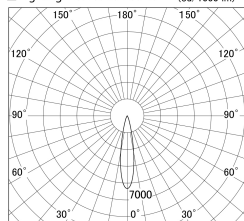

■ Lighting Distribution Curve (cd/1000 lm)