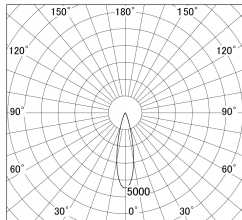

■ Lighting Distribution Curve (cd/1000 lm)