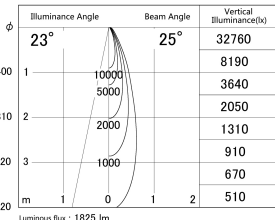

Item no. DD161-2025WW9030

Series Name: AMMA Φ80 series Lens type adjustable Antiglare (DD161-AG)

■ Lighting Distribution Curve (cd/1000 lm)

Installation	Recessed mount
Type	High-efficiency antiglare type adjustable downlight
Fixture wattage	21W
Beam angle	25deg
Color Temp.	3000K
CRI	Ra>90
Luminous	1824 lm
Body	Die-castaluminumalloy
Body finish	N/A
Trim finish	White
Reflector finish	White
IP Rate	IP20
Light source	COB module
Input Voltage	AC220~240V
Dimming Type	Non-Dimmable
Certificate	CE,CCC
Cut Hole	80mm