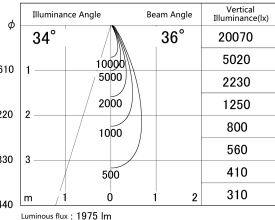

Item no. DD161-2035WW9030

Series Name: AMMA Φ80 series Lens type adjustable Antiglare (DD161-AG)

■ Lighting Distribution Curve (cd/1000 lm)

Installation	Recessed mount
Type	High-efficiency antiglare type adjustable downlight
Fixture wattage	21W
Beam angle	36deg
Color Temp.	3000K
CRI	Ra>90
Luminous	1975 lm
Body	Die-castaluminumalloy
Body finish	N/A
Trim finish	White
Reflector finish	White
IP Rate	IP20
Light source	COB module
Input Voltage	AC220~240V
Dimming Type	Non-Dimmable
Certificate	CE,CCC
Cut Hole	80mm