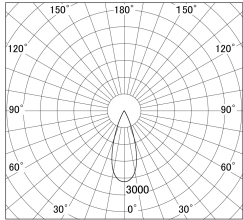

■ Lighting Distribution Curve (cd/1000 lm)