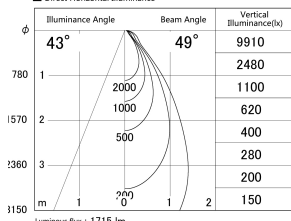

Item no. DD161-2045WW9030

Series Name: AMMA Φ80 series Lens type adjustable Antiglare (DD161-AG)

■ Lighting Distribution Curve (cd/1000 lm)

Installation	Recessed mount
Type	High-efficiency antiglare type adjustable downlight
Fixture wattage	21W
Beam angle	49deg
Color Temp.	3000K
CRI	Ra>90
Luminous	1717 lm
Body	Die-castaluminumalloy
Body finish	N/A
Trim finish	White
Reflector finish	White
IP Rate	IP20
Light source	COB module
Input Voltage	AC220~240V
Dimming Type	Non-Dimmable
Certificate	CE,CCC
Cut Hole	80mm