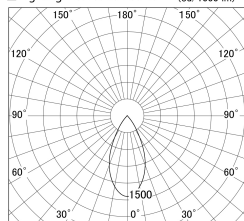

■ Lighting Distribution Curve (cd/1000 lm)