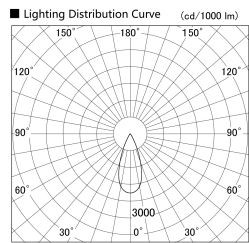

Item no. DD161-2540WW9030

Series Name: AMMA Φ80 series Lens type adjustable Antiglare (DD161-AG)

Installation	Recessed mount
Type	High-efficiency antiglare type adjustable downlight
Fixture wattage	24W
Beam angle	40deg
Color Temp.	3000K
CRI	Ra>90
Luminous	2229 lm
Body	Die-castaluminumalloy
Body finish	N/A
Trim finish	White
Reflector finish	White
IP Rate	IP20
Light source	COB module
Input Voltage	AC220~240V
Dimming Type	Non-Dimmable
Certificate	CE,CCC
Cut Hole	80mm