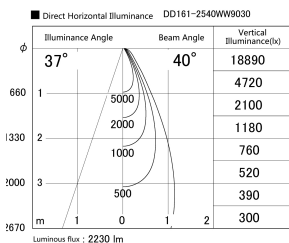

Item no. DD161-2540WW9030

Series Name: AMMA Φ80 series Lens type adjustable Antiglare (DD161-AG)

Installation	Recessed mount
Type	High-efficiency antiglare type adjustable downlight
Fixture wattage	24W
Beam angle	40deg
Color Temp.	3000K
CRI	Ra>90
Luminous	2229 lm
Body	Die-castaluminumalloy
Body finish	N/A
Trim finish	White
Reflector finish	White
IP Rate	IP20
Light source	COB module
Input Voltage	AC220~240V
Dimming Type	Non-Dimmable
Certificate	CE,CCC
Cut Hole	80mm