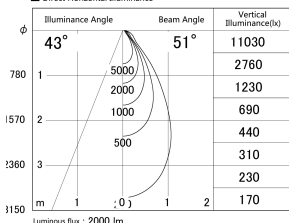

Item no. DD161-2545WW9030

Series Name: AMMA Φ80 series Lens type adjustable Antiglare (DD161-AG)

■ Lighting Distribution Curve (cd/1000 lm)

Installation	Recessed mount
Type	High-efficiency antiglare type adjustable downlight
Fixture wattage	24W
Beam angle	51deg
Color Temp.	3000K
CRI	Ra>90
Luminous	1998 lm
Body	Die-cast aluminum alloy
Body finish	N/A
Trim finish	White
Reflector finish	White
IP Rate	IP20
Light source	COB module
Input Voltage	AC220~240V
Dimming Type	Non-Dimmable
Certificate	CE,CCC
Cut Hole	80mm