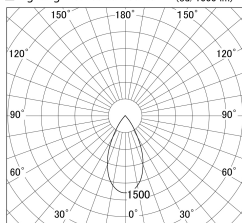

■ Lighting Distribution Curve (cd/1000 lm)