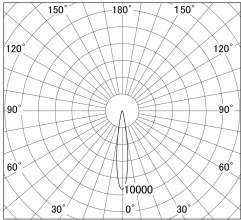

■ Lighting Distribution Curve (cd/1000 lm)