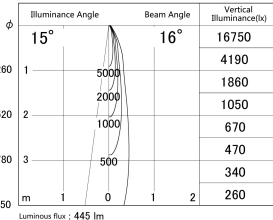

Item no. DD161-0515WW9035

Series Name: AMMA Φ 80 series Lens type adjustable Antiglare (DD161-AG)

■ Lighting Distribution Curve (cd/1000 lm)

Installation	Recessed mount
Type	High-efficiency antiglare type adjustable downlight
Fixture wattage	5W
Beam angle	16deg
Color Temp.	3500K
CRI	Ra>90
Luminous	446 lm
Body	Die-castaluminumalloy
Body finish	N/A
Trim finish	White
Reflector finish	White
IP Rate	IP20
Light source	COB module
Input Voltage	AC220~240V
Dimming Type	Non-Dimmable
Certificate	CE,CCC
Cut Hole	80mm