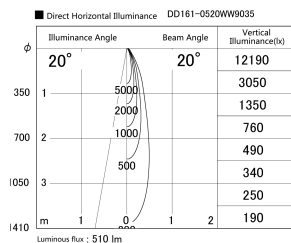

Item no. DD161-0520WW9035

Series Name: AMMA Φ80 series Lens type adjustable Antiglare (DD161-AG)

Installation	Recessed mount
Type	High-efficiency antiglare type adjustable downlight
Fixture wattage	5W
Beam angle	20deg
Color Temp.	3500K
CRI	Ra>90
Luminous	509 lm
Body	Die-castaluminumalloy
Body finish	N/A
Trim finish	White
Reflector finish	White
IP Rate	IP20
Light source	COB module
Input Voltage	AC220~240V
Dimming Type	Non-Dimmable
Certificate	CE,CCC
Cut Hole	80mm