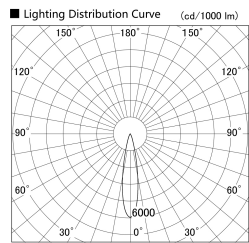

Item no. DD161-0520WW9035

Series Name: AMMA Φ80 series Lens type adjustable Antiglare (DD161-AG)

Installation	Recessed mount
Type	High-efficiency antiglare type adjustable downlight
Fixture wattage	5W
Beam angle	20deg
Color Temp.	3500K
CRI	Ra>90
Luminous	509 lm
Body	Die-castaluminumalloy
Body finish	N/A
Trim finish	White
Reflector finish	White
IP Rate	IP20
Light source	COB module
Input Voltage	AC220~240V
Dimming Type	Non-Dimmable
Certificate	CE,CCC
Cut Hole	80mm