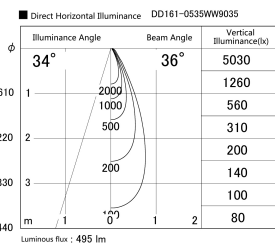

Item no. DD161-0535WW9035

Series Name: AMMA  $\Phi$ 80 series Lens type adjustable Antiglare (DD161-AG)

Installation	Recessed mount
Type	High-efficiency antiglare type adjustable downlight
Fixture wattage	5W
Beam angle	36deg
Color Temp.	3500K
CRI	Ra>90
Luminous	497 lm
Body	Die-cast aluminum alloy
Body finish	N/A
Trim finish	White
Reflector finish	White
IP Rate	IP20
Light source	COB module
Input Voltage	AC220~240V
Dimming Type	Non-Dimmable
Certificate	CE,CCC
Cut Hole	80mm