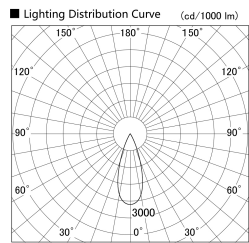

Item no. DD161-0535WW9035

Series Name: AMMA  $\Phi$ 80 series Lens type adjustable Antiglare (DD161-AG)

Installation	Recessed mount
Type	High-efficiency antiglare type adjustable downlight
Fixture wattage	5W
Beam angle	36deg
Color Temp.	3500K
CRI	Ra>90
Luminous	497 lm
Body	Die-cast aluminum alloy
Body finish	N/A
Trim finish	White
Reflector finish	White
IP Rate	IP20
Light source	COB module
Input Voltage	AC220~240V
Dimming Type	Non-Dimmable
Certificate	CE,CCC
Cut Hole	80mm