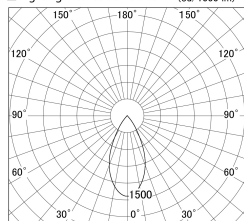

■ Lighting Distribution Curve (cd/1000 lm)