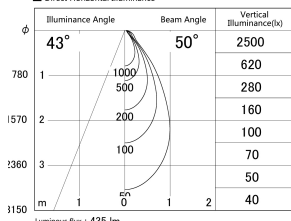

Item no. DD161-0545WW9035

Series Name: AMMA Φ 80 series Lens type adjustable Antiglare (DD161-AG)

■ Lighting Distribution Curve (cd/1000 lm)

Installation	Recessed mount
Type	High-efficiency antiglare type adjustable downlight
Fixture wattage	5W
Beam angle	50deg
Color Temp.	3500K
CRI	Ra>90
Luminous	434 lm
Body	Die-castaluminumalloy
Body finish	N/A
Trim finish	White
Reflector finish	White
IP Rate	IP20
Light source	COB module
Input Voltage	AC220~240V
Dimming Type	Non-Dimmable
Certificate	CE,CCC
Cut Hole	80mm