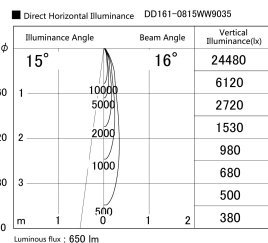

Item no. DD161-0815WW9035

Series Name: AMMA Φ80 series Lens type adjustable Antiglare (DD161-AG)

Installation	Recessed mount
Type	High-efficiency antiglare type adjustable downlight
Fixture wattage	7.5W
Beam angle	16deg
Color Temp.	3500K
CRI	Ra>90
Luminous	652 lm
Body	Die-castaluminumalloy
Body finish	N/A
Trim finish	White
Reflector finish	White
IP Rate	IP20
Light source	COB module
Input Voltage	AC220~240V
Dimming Type	Non-Dimmable
Certificate	CE,CCC
Cut Hole	80mm