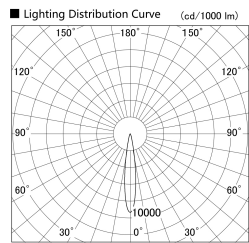

Item no. DD161-0815WW9035

Series Name: AMMA Φ80 series Lens type adjustable Antiglare (DD161-AG)

Installation	Recessed mount
Type	High-efficiency antiglare type adjustable downlight
Fixture wattage	7.5W
Beam angle	16deg
Color Temp.	3500K
CRI	Ra>90
Luminous	652 lm
Body	Die-castaluminumalloy
Body finish	N/A
Trim finish	White
Reflector finish	White
IP Rate	IP20
Light source	COB module
Input Voltage	AC220~240V
Dimming Type	Non-Dimmable
Certificate	CE,CCC
Cut Hole	80mm