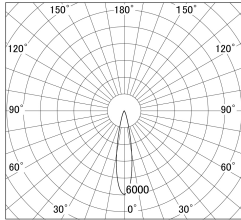

■ Lighting Distribution Curve (cd/1000 lm)