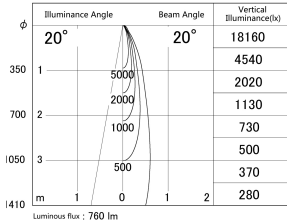

Item no. DD161-0820WW9035

Series Name: AMMA Φ80 series Lens type adjustable Antiglare (DD161-AG)

■ Lighting Distribution Curve (cd/1000 lm)

Installation	Recessed mount
Type	High-efficiency antiglare type adjustable downlight
Fixture wattage	7.5W
Beam angle	20deg
Color Temp.	3500K
CRI	Ra>90
Luminous	758 lm
Body	Die-cast aluminum alloy
Body finish	N/A
Trim finish	White
Reflector finish	White
IP Rate	IP20
Light source	COB module
Input Voltage	AC220~240V
Dimming Type	Non-Dimmable
Certificate	CE,CCC
Cut Hole	80mm