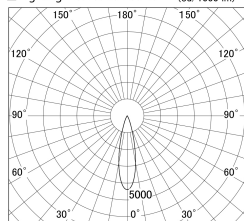

■ Lighting Distribution Curve (cd/1000 lm)