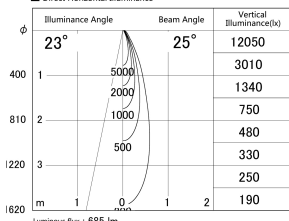

Item no. DD161-0825WW9035

Series Name: AMMA Φ80 series Lens type adjustable Antiglare (DD161-AG)

■ Lighting Distribution Curve (cd/1000 lm)

Installation	Recessed mount
Type	High-efficiency antiglare type adjustable downlight
Fixture wattage	7.5W
Beam angle	25deg
Color Temp.	3500K
CRI	Ra>90
Luminous	684 lm
Body	Die-castaluminumalloy
Body finish	N/A
Trim finish	White
Reflector finish	White
IP Rate	IP20
Light source	COB module
Input Voltage	AC220~240V
Dimming Type	Non-Dimmable
Certificate	CE,CCC
Cut Hole	80mm