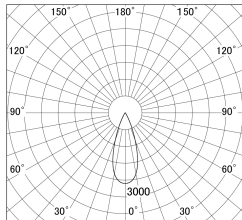

■ Lighting Distribution Curve (cd/1000 lm)