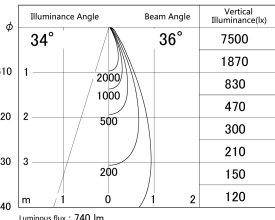

Item no. DD161-0835WW9035

Series Name: AMMA Φ80 series Lens type adjustable Antiglare (DD161-AG)

■ Lighting Distribution Curve (cd/1000 lm)

Installation	Recessed mount
Type	High-efficiency antiglare type adjustable downlight
Fixture wattage	7.5W
Beam angle	36deg
Color Temp.	3500K
CRI	Ra>90
Luminous	741 lm
Body	Die-castaluminumalloy
Body finish	N/A
Trim finish	White
Reflector finish	White
IP Rate	IP20
Light source	COB module
Input Voltage	AC220~240V
Dimming Type	Non-Dimmable
Certificate	CE,CCC
Cut Hole	80mm