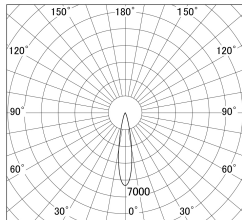

■ Lighting Distribution Curve (cd/1000 lm)