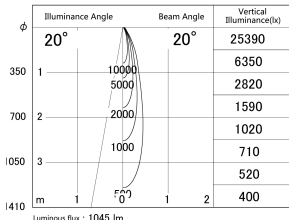

Item no. DD161-1020WW9035

Series Name: AMMA Φ80 series Lens type adjustable Antiglare (DD161-AG)

■ Lighting Distribution Curve (cd/1000 lm)

Installation	Recessed mount
Type	High-efficiency antiglare type adjustable downlight
Fixture wattage	10.5W
Beam angle	20deg
Color Temp.	3500K
CRI	Ra>90
Luminous	1045 lm
Body	Die-castaluminumalloy
Body finish	N/A
Trim finish	White
Reflector finish	White
IP Rate	IP20
Light source	COB module
Input Voltage	AC220~240V
Dimming Type	Non-Dimmable
Certificate	CE,CCC
Cut Hole	80mm