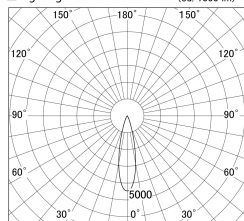

■ Lighting Distribution Curve (cd/1000 lm)