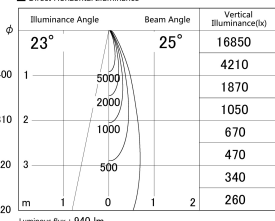

Item no. DD161-1025WW9035

Series Name: AMMA Φ80 series Lens type adjustable Antiglare (DD161-AG)

■ Lighting Distribution Curve (cd/1000 lm)

Installation	Recessed mount
Type	High-efficiency antiglare type adjustable downlight
Fixture wattage	10.5W
Beam angle	25deg
Color Temp.	3500K
CRI	Ra>90
Luminous	938 lm
Body	Die-castaluminumalloy
Body finish	N/A
Trim finish	White
Reflector finish	White
IP Rate	IP20
Light source	COB module
Input Voltage	AC220~240V
Dimming Type	Non-Dimmable
Certificate	CE,CCC
Cut Hole	80mm