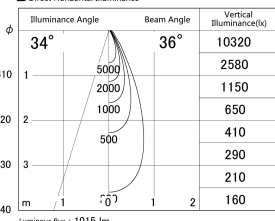

Item no. DD161-1035WW9035

Series Name: AMMA Φ80 series Lens type adjustable Antiglare (DD161-AG)

■ Lighting Distribution Curve (cd/1000 lm)

Installation	Recessed mount
Type	High-efficiency antiglare type adjustable downlight
Fixture wattage	10.5W
Beam angle	36deg
Color Temp.	3500K
CRI	Ra>90
Luminous	1016 lm
Body	Die-castaluminumalloy
Body finish	N/A
Trim finish	White
Reflector finish	White
IP Rate	IP20
Light source	COB module
Input Voltage	AC220~240V
Dimming Type	Non-Dimmable
Certificate	CE,CCC
Cut Hole	80mm