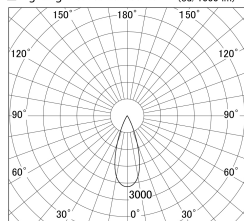

■ Lighting Distribution Curve (cd/1000 lm)