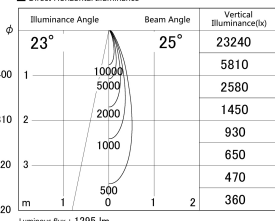

Item no. DD161-1525WW9035

Series Name: AMMA Φ80 series Lens type adjustable Antiglare (DD161-AG)

■ Lighting Distribution Curve (cd/1000 lm)

Installation	Recessed mount
Type	High-efficiency antiglare type adjustable downlight
Fixture wattage	14W
Beam angle	25deg
Color Temp.	3500K
CRI	Ra>90
Luminous	1294 lm
Body	Die-castaluminumalloy
Body finish	N/A
Trim finish	White
Reflector finish	White
IP Rate	IP20
Light source	COB module
Input Voltage	AC220~240V
Dimming Type	Non-Dimmable
Certificate	CE,CCC
Cut Hole	80mm