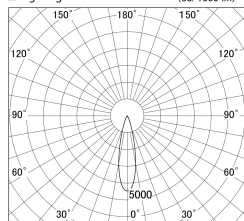

■ Lighting Distribution Curve (cd/1000 lm)