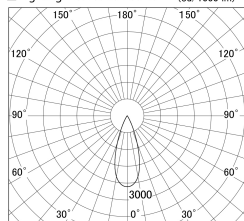

■ Lighting Distribution Curve (cd/1000 lm)