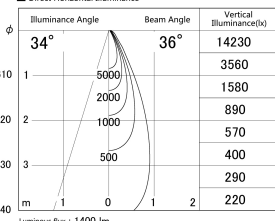

Item no. DD161-1535WW9035

Series Name: AMMA Φ80 series Lens type adjustable Antiglare (DD161-AG)

■ Lighting Distribution Curve (cd/1000 lm)

Installation	Recessed mount
Type	High-efficiency antiglare type adjustable downlight
Fixture wattage	14W
Beam angle	36deg
Color Temp.	3500K
CRI	Ra>90
Luminous	1401 lm
Body	Die-castaluminumalloy
Body finish	N/A
Trim finish	White
Reflector finish	White
IP Rate	IP20
Light source	COB module
Input Voltage	AC220~240V
Dimming Type	Non-Dimmable
Certificate	CE,CCC
Cut Hole	80mm