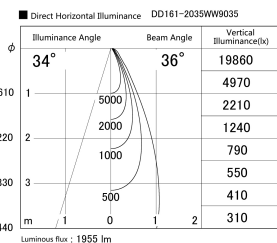

Item no. DD161-2035WW9035

Series Name: AMMA Φ80 series Lens type adjustable Antiglare (DD161-AG)

Installation	Recessed mount
Type	High-efficiency antiglare type adjustable downlight
Fixture wattage	21W
Beam angle	36deg
Color Temp.	3500K
CRI	Ra>90
Luminous	1955 lm
Body	Die-castaluminumalloy
Body finish	N/A
Trim finish	White
Reflector finish	White
IP Rate	IP20
Light source	COB module
Input Voltage	AC220~240V
Dimming Type	Non-Dimmable
Certificate	CE,CCC
Cut Hole	80mm