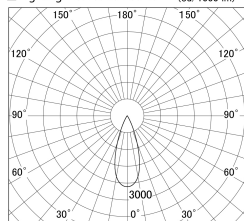

■ Lighting Distribution Curve (cd/1000 lm)