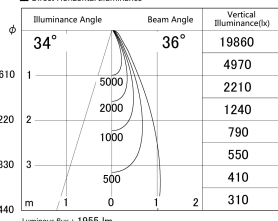

Item no. DD161-2035WW9035

Series Name: AMMA Φ80 series Lens type adjustable Antiglare (DD161-AG)

■ Lighting Distribution Curve (cd/1000 lm)

Installation	Recessed mount
Type	High-efficiency antiglare type adjustable downlight
Fixture wattage	21W
Beam angle	36deg
Color Temp.	3500K
CRI	Ra>90
Luminous	1955 lm
Body	Die-castaluminumalloy
Body finish	N/A
Trim finish	White
Reflector finish	White
IP Rate	IP20
Light source	COB module
Input Voltage	AC220~240V
Dimming Type	Non-Dimmable
Certificate	CE,CCC
Cut Hole	80mm