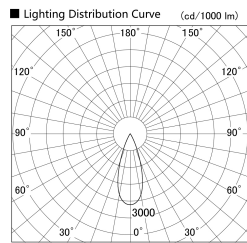

Item no. DD161-2035WW9035

Series Name: AMMA Φ80 series Lens type adjustable Antiglare (DD161-AG)

Installation	Recessed mount
Type	High-efficiency antiglare type adjustable downlight
Fixture wattage	21W
Beam angle	36deg
Color Temp.	3500K
CRI	Ra>90
Luminous	1955 lm
Body	Die-castaluminumalloy
Body finish	N/A
Trim finish	White
Reflector finish	White
IP Rate	IP20
Light source	COB module
Input Voltage	AC220~240V
Dimming Type	Non-Dimmable
Certificate	CE,CCC
Cut Hole	80mm